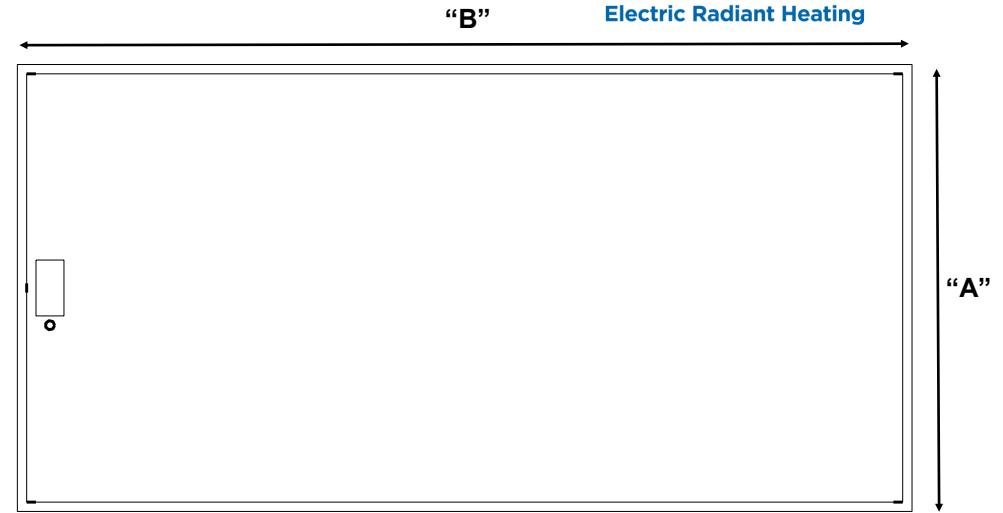

Example - Model # AS2448-500-240

Architectural Series Metal Heaters are a two-piece frame consisting of a back tray with recessed junction box and (2) 1/2" Knockouts and a front panel both fabricated from 22 Ga. galvanized satin coat steel crimped together for greater strength and rigidity. A high-quality alloy resistance wire heating element electrically insulated with polytetrafluoroethylene (PTFE) compound rated at 482°F / 250°C is uniformly arranged over the entire back of front panel. A reflective membrane and 2" inches of four-pound density high temperature mineral wool insulation is installed on the top of the heating element. Design watt density range is 65-95 watts/ft² at rated voltage. Front panel is finished with a white high temperature baked-on powder coat.

Model #	Watts	Voltage	"A" Width Inches	"B" Length Inches
AS2424-250-120	250	120	24"	24"
AS2424-310-120	310	120	24"	24"
AS2424-335-120	335	120	24"	24"
AS2424-375-120	375	120	24"	24"
AS2424-310-208	310	208	24"	24"
AS2424-355-208	355	208	24"	24"
AS2424-375-208	375	208	24"	24"
AS2424-250-240	250	240	24"	24"
AS2424-310-240	310	240	24"	24"
AS2424-325-240	250	240	24"	24"
AS2424-250-277	250	277	24"	24"
AS2424-310-277	310	277	24"	24"
AS2424-335-277	335	277	24"	24"
AS2424-375-277	375	277	24"	24"
AS2448-500-120	500	120	24"	48"
AS2448-625-120	625	120	24"	48"
AS2448-750-120	750	120	24"	48"
AS2448-535-208	535	208	24"	48"
AS2448-625-208	625	208	24"	48"
AS2448-750-208	750	208	24"	48"
AS2448-500-240	500	240	24"	48"
AS2448-625-240	625	240	24"	48"
AS2448-725-240	725	240	24"	48"
AS2448-500-277	500	277	24"	48"
AS2448-660-277	660	277	24"	48"
AS2448-750-277	750	277	24"	48"