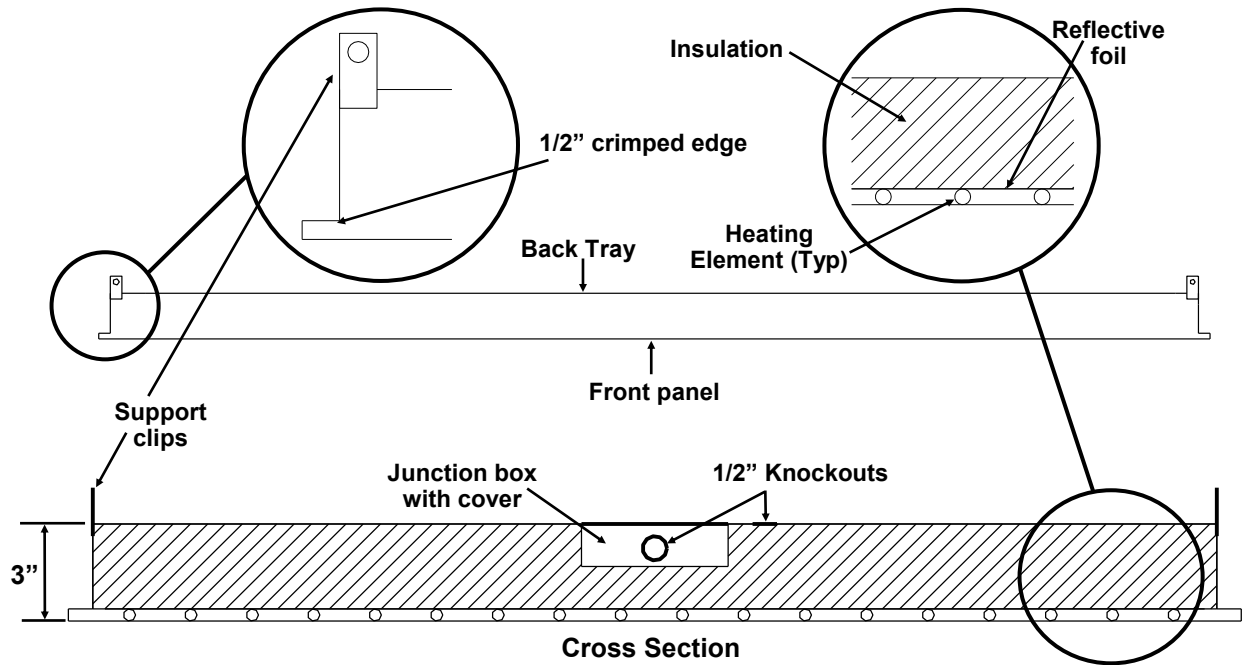

Example - Model # AS2448-500-240

Architectural Series Metal Heaters are a two-piece frame consisting of a back tray with recessed junction box and (2) 1/2" Knockouts and a front panel both fabricated from 22 Ga. galvanized satin coat steel crimped together for greater strength and rigidity. A high-quality alloy resistance wire heating element electrically insulated with polytetrafluoroethylene (PTFE) compound rated at 482°F / 250°C is uniformly arranged over the entire back of front panel. A reflective membrane and 2" inches of four-pound density high temperature mineral wool insulation is installed on the top of the heating element. Design watt density range is 65-95 watts/ft² at rated voltage. Front panel is finished with a white high temperature baked-on powder coat.

Model #	Watts	Voltage	"A" Width Inches	"B" Length Inches
AS2424-250-120	250	120	24"	24"
AS2424-310-120	310	120	24"	24"
AS2424-335-120	335	120	24"	24"
AS2424-375-120	375	120	24"	24"
AS2424-310-208	310	208	24"	24"
AS2424-355-208	355	208	24"	24"
AS2424-375-208	375	208	24"	24"
AS2424-250-240	250	240	24"	24"
AS2424-310-240	310	240	24"	24"
AS2424-325-240	250	240	24"	24"
AS2424-250-277	250	277	24"	24"
AS2424-310-277	310	277	24"	24"
AS2424-335-277	335	277	24"	24"
AS2424-375-277	375	277	24"	24"
AS2448-500-120	500	120	24"	48"
AS2448-625-120	625	120	24"	48"
AS2448-750-120	750	120	24"	48"
AS2448-535-208	535	208	24"	48"
AS2448-625-208	625	208	24"	48"
AS2448-750-208	750	208	24"	48"
AS2448-500-240	500	240	24"	48"
AS2448-625-240	625	240	24"	48"
AS2448-725-240	725	240	24"	48"
AS2448-500-277	500	277	24"	48"
AS2448-660-277	660	277	24"	48"
AS2448-750-277	750	277	24"	48"

* Surface & Flush Mount Kits & Custom Colors Available
 * 14" x 48" & 14" x 60" Sizes Available

Architectural Series Metal Heaters (Ceiling Application)

(Installed in ceiling grid systems, surface and flush mount or hanging)